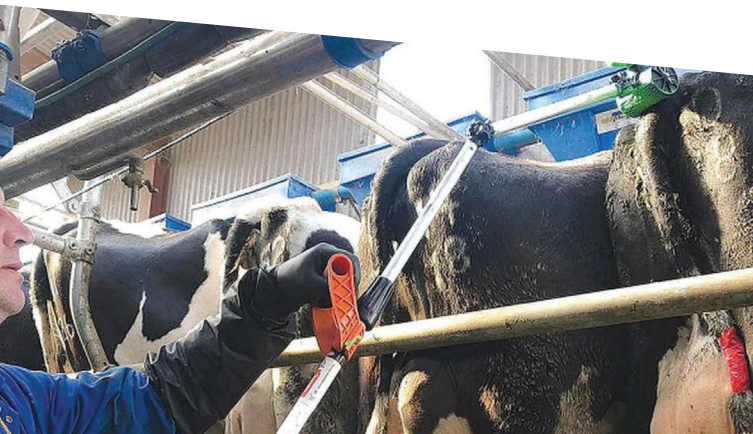

TAILPAINTER 1L REFILL BOTTLE
225936

TAILPAINTER REPLT ROLLER 3-PACK
225938

TAIL PAINTING MADE EASY

TAILPAINTER KIT

- Precise application - enhanced heat detection
- Cost effective - reduces paint, time, & labour
- Ergonomic design eliminates injury
- One tool: three configurations

The patented dairy cow Tailpainter applicator is an essential tool for modern dairy farms aiming to enhance their heat detection protocols. Invented by a farmer for farmers, this durable applicator withstands daily farm use while offering precision, ease of use, and ergonomic comfort. Its precision nozzle ensures even and consistent coverage, reducing paint wastage by up to 30% and enhancing detection accuracy.

The user-friendly design, featuring an ergonomic D-handle grip that extends from 65-115cm, accommodates all farm staff regardless of height. Versatile in use, it can be configured for dairy parlour, crush, or feedlot settings. The extension can be angled and locked into place to get the angle you need.

APPLICATIONS

TAILPAINTER ONE COLOUR KIT

Shoof Code: 225934

The ONE colour Tailpainter kit is a dairy cow tail paint applicator, the ultimate tool for efficient and precise heat detection in dairy herds. This innovative applicator is designed to simplify the process of applying tail paint. Faster. Easier. Safer.