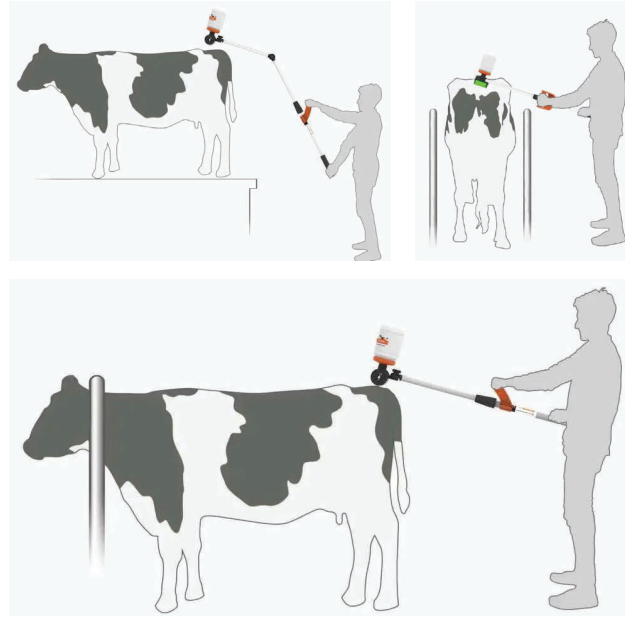

APPLICATIONS