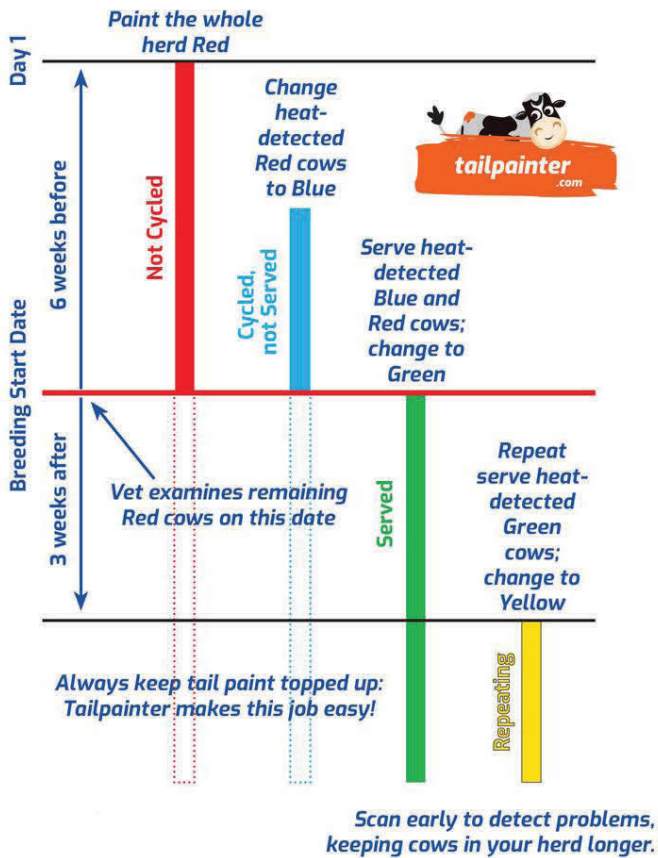

Recommended Breeding Protocol

NZ 0800 800 801 | sales@shoof.co.nz
 AU 1800 121 801 | sales@shoof.com.au

www.shoofint.com

TAILPAINTER ONE COLOUR KIT
225934

TAILPAINTER TWO COLOUR KIT
225935

TAILPAINTER APPLICATOR HEAD
225937

TAILPAINTER 1L REFILL BOTTLE
225936

TAILPAINTER REPLT ROLLER 3-PACK
225938

TAIL PAINTING MADE EASY

TAILPAINTER KIT

- Precise application - enhanced heat detection
- Cost effective - reduces paint, time, & labour
- Ergonomic design eliminates injury
- One tool: three configurations

The patented dairy cow Tailpainter applicator is an essential tool for modern dairy farms aiming to enhance their heat detection protocols. Invented by a farmer for farmers, this durable applicator withstands daily farm use while offering precision, ease of use, and ergonomic comfort. Its precision nozzle ensures even and consistent coverage, reducing paint wastage by up to 30% and enhancing detection accuracy.

The user-friendly design, featuring an ergonomic D-handle grip that extends from 65-115cm, accommodates all farm staff regardless of height. Versatile in use, it can be configured for dairy parlour, crush, or feedlot settings. The extension can be angled and locked into place to get the angle you need.